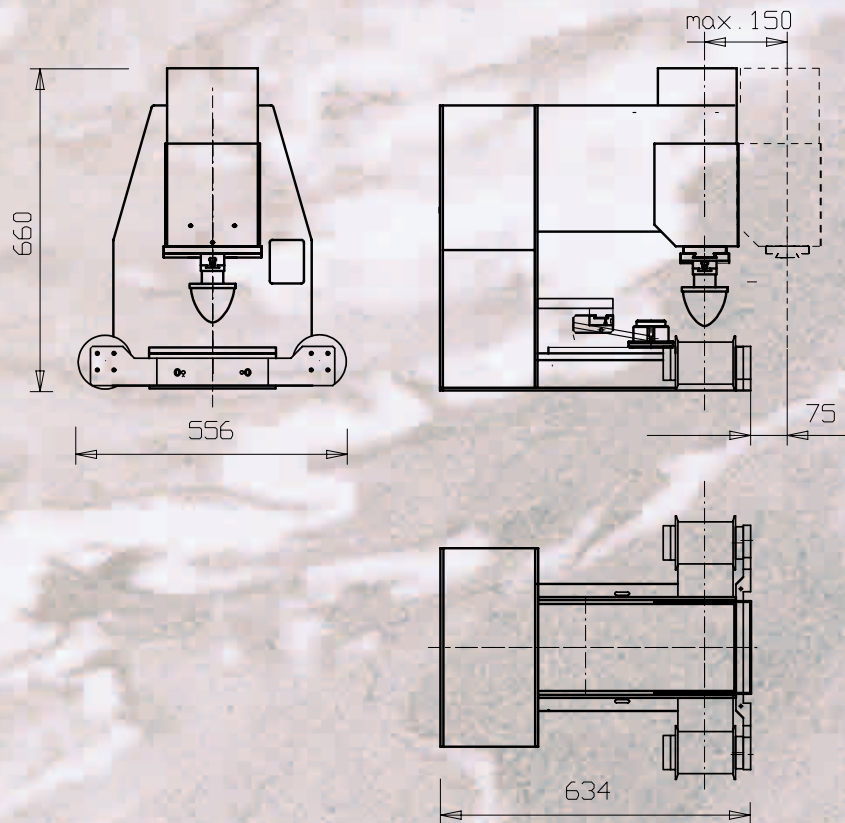

Technical data

Printing capacity:	up to 1450 / hr
Drive:	pneumatic
Printing force:	max. 1100 N
Compressed air supply:	5 – 6 bar (87 psi)
Air consumption:	2,4 l/cycle
Control system:	PLC
Main voltage:	110 – 240 V 50–60Hz.
Control voltage:	24 VDC
Weight Module:	90 kg.
Weight Stand:	90 kg.
Dimensions:	see illustration
Plate size:	
Open System:	max. 350 x 120 mm
Closed System:	max. 420 x 250 mm
Platethickness:	0.5 or 10 mm
Cup size Ø: 6x 56 mm	Print Ø: 6x 50 mm
Cup size Ø: 5x 70 mm	Print Ø: 5x 60 mm
Cup size Ø: 4x 86 mm	Print Ø: 4x 76 mm
Cup size Ø: 3x 120 mm	Print Ø: 3x 110 mm

also available with open inkwell upon special request